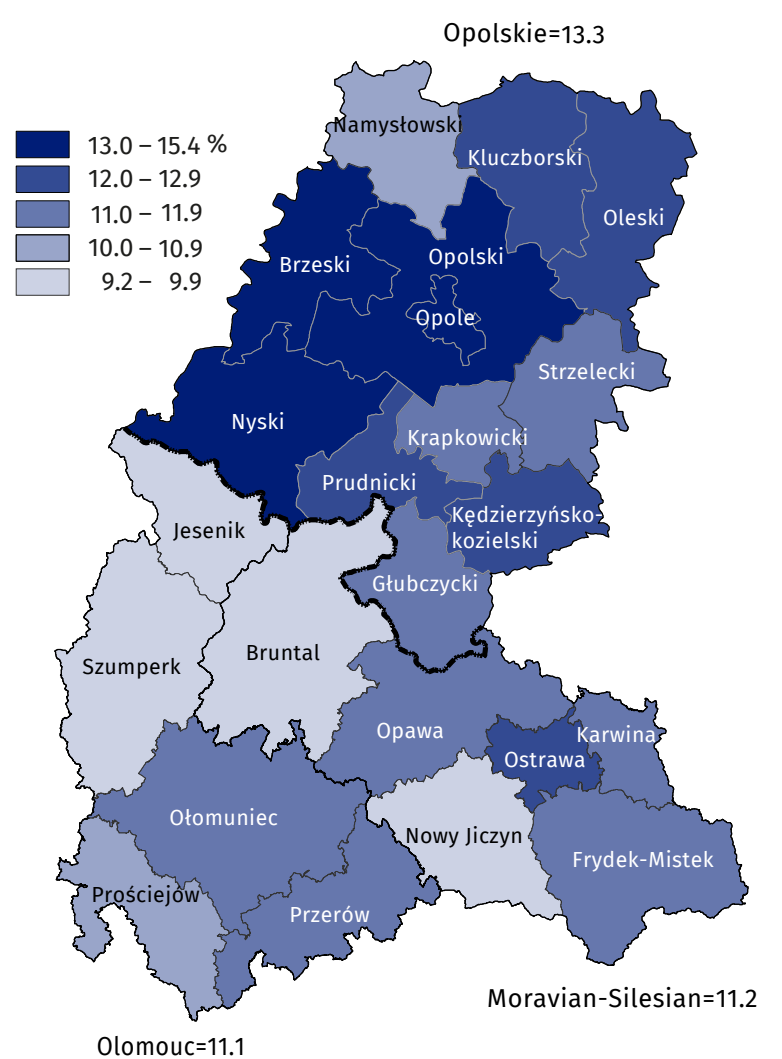

Employed persons^a by selected sections in the voivodships: Moravian-Silesian, Olomouc and Opolskie in the light of the National Population and Housing Census 2021

Agriculture, forestry, fishing

Industry

Construction

Trade; repair of motor vehicles

^a Aged 15 years and more, in % of the total number of unemployed persons.