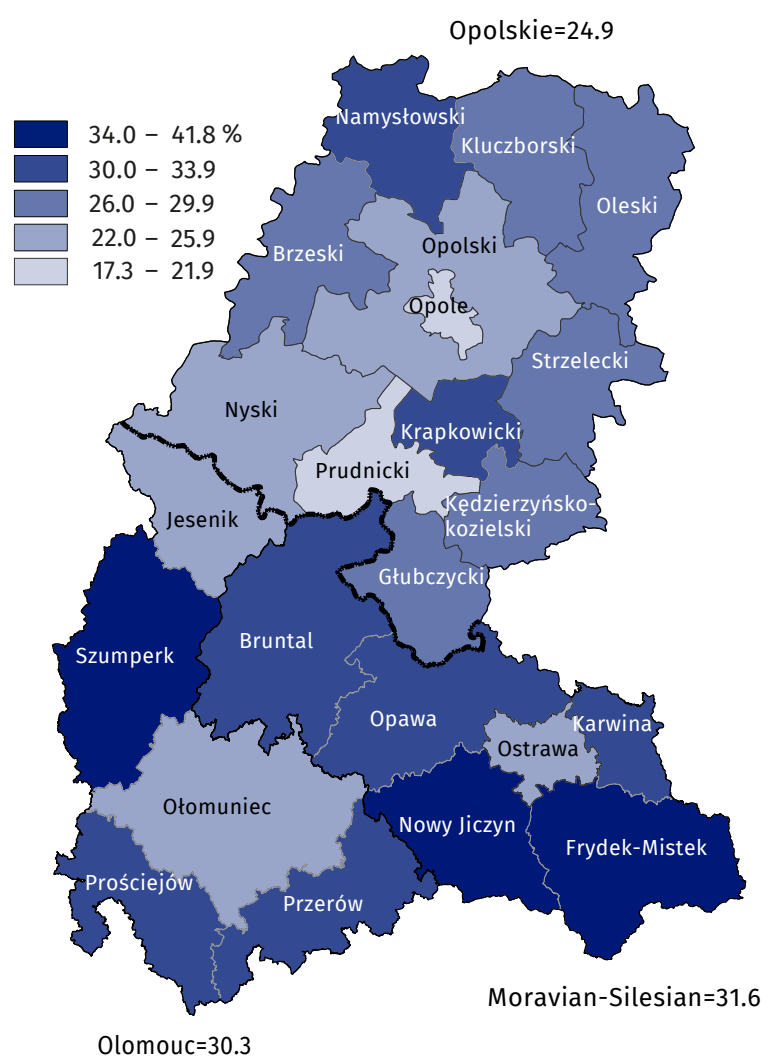

Employed persons^a by selected sections in the voivodships: Moravian-Silesian, Olomouc and Opolskie in the light of the National Population and Housing Census 2021

Agriculture, forestry, fishing

Industry

Construction

Trade; repair of motor vehicles

^a Aged 15 years and more, in % of the total number of unemployed persons.