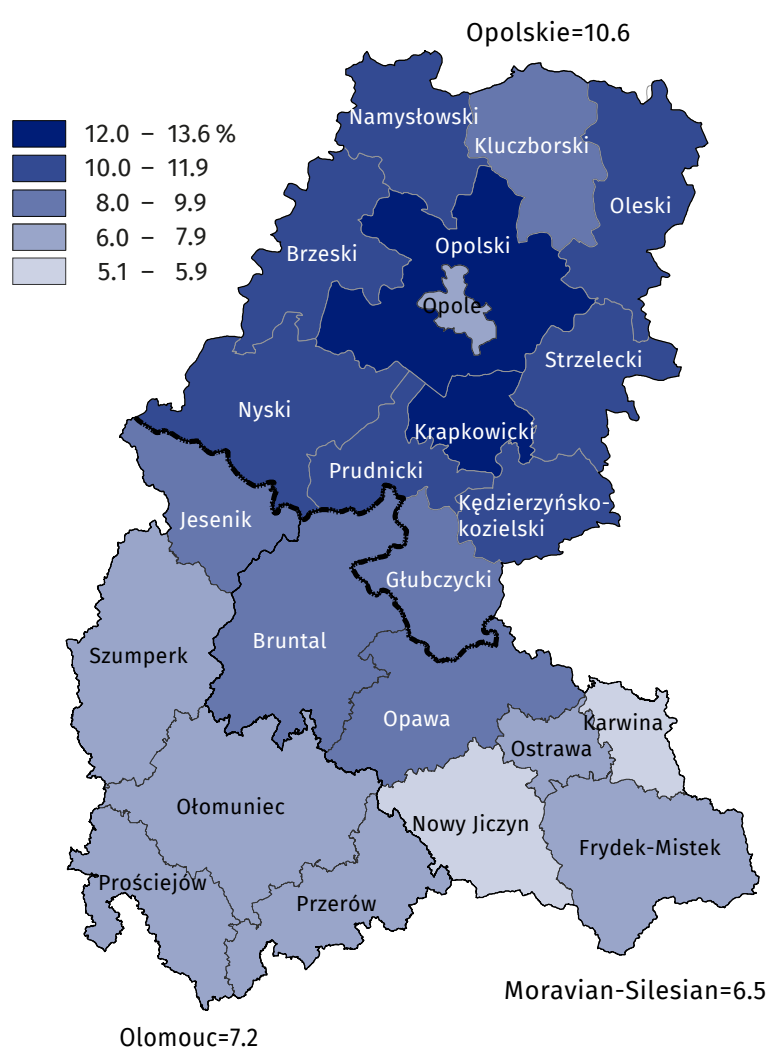

Employed persons^a by selected sections in the voivodships: Moravian-Silesian, Olomouc and Opolskie in the light of the National Population and Housing Census 2021

Agriculture, forestry, fishing

Industry

Construction

Trade; repair of motor vehicles

^a Aged 15 years and more, in % of the total number of unemployed persons.