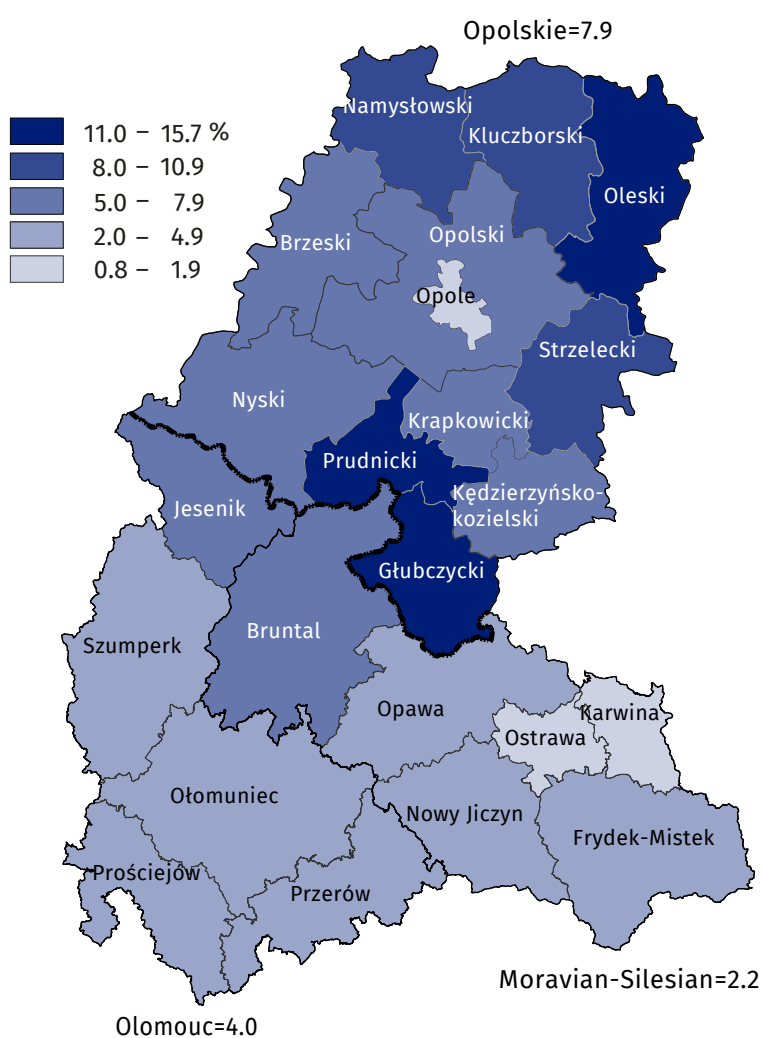

Employed persons^a by selected sections in the voivodships: Moravian-Silesian, Olomouc and Opolskie in the light of the National Population and Housing Census 2021

Agriculture, forestry, fishing

Industry

Construction

Trade; repair of motor vehicles

^a Aged 15 years and more, in % of the total number of unemployed persons.